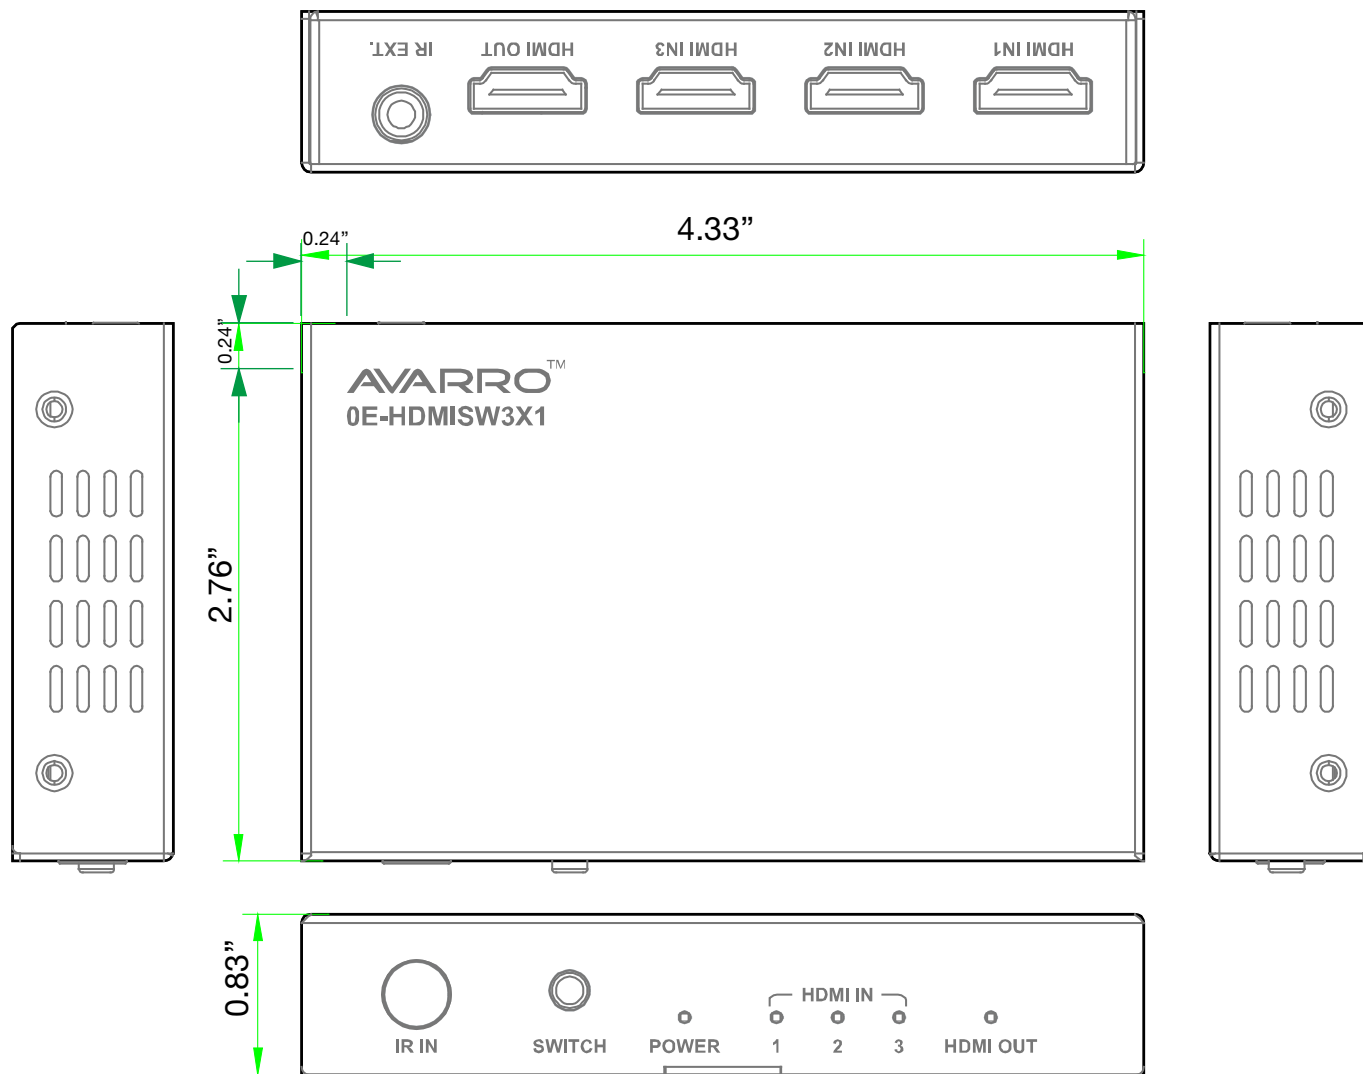

For more information please call 1-833-574-9124
or email AVARRO@adiglobal.com

To learn more about AVARRO products visit
avarro.adiglobaldistribution.us